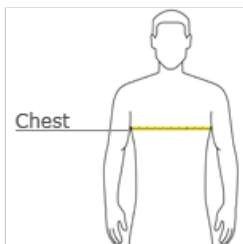

back

HOW TO MEASURE

CHEST

With arms down at sides, measure around the upper body, under arms and over the fullest part of the chest.

SIZE CHART

	XS	S	M	L	XL
Size	4/5	6/8	10/12	14/16	18/20
Chest	22-24	25-27	28-30	30-32	32-34